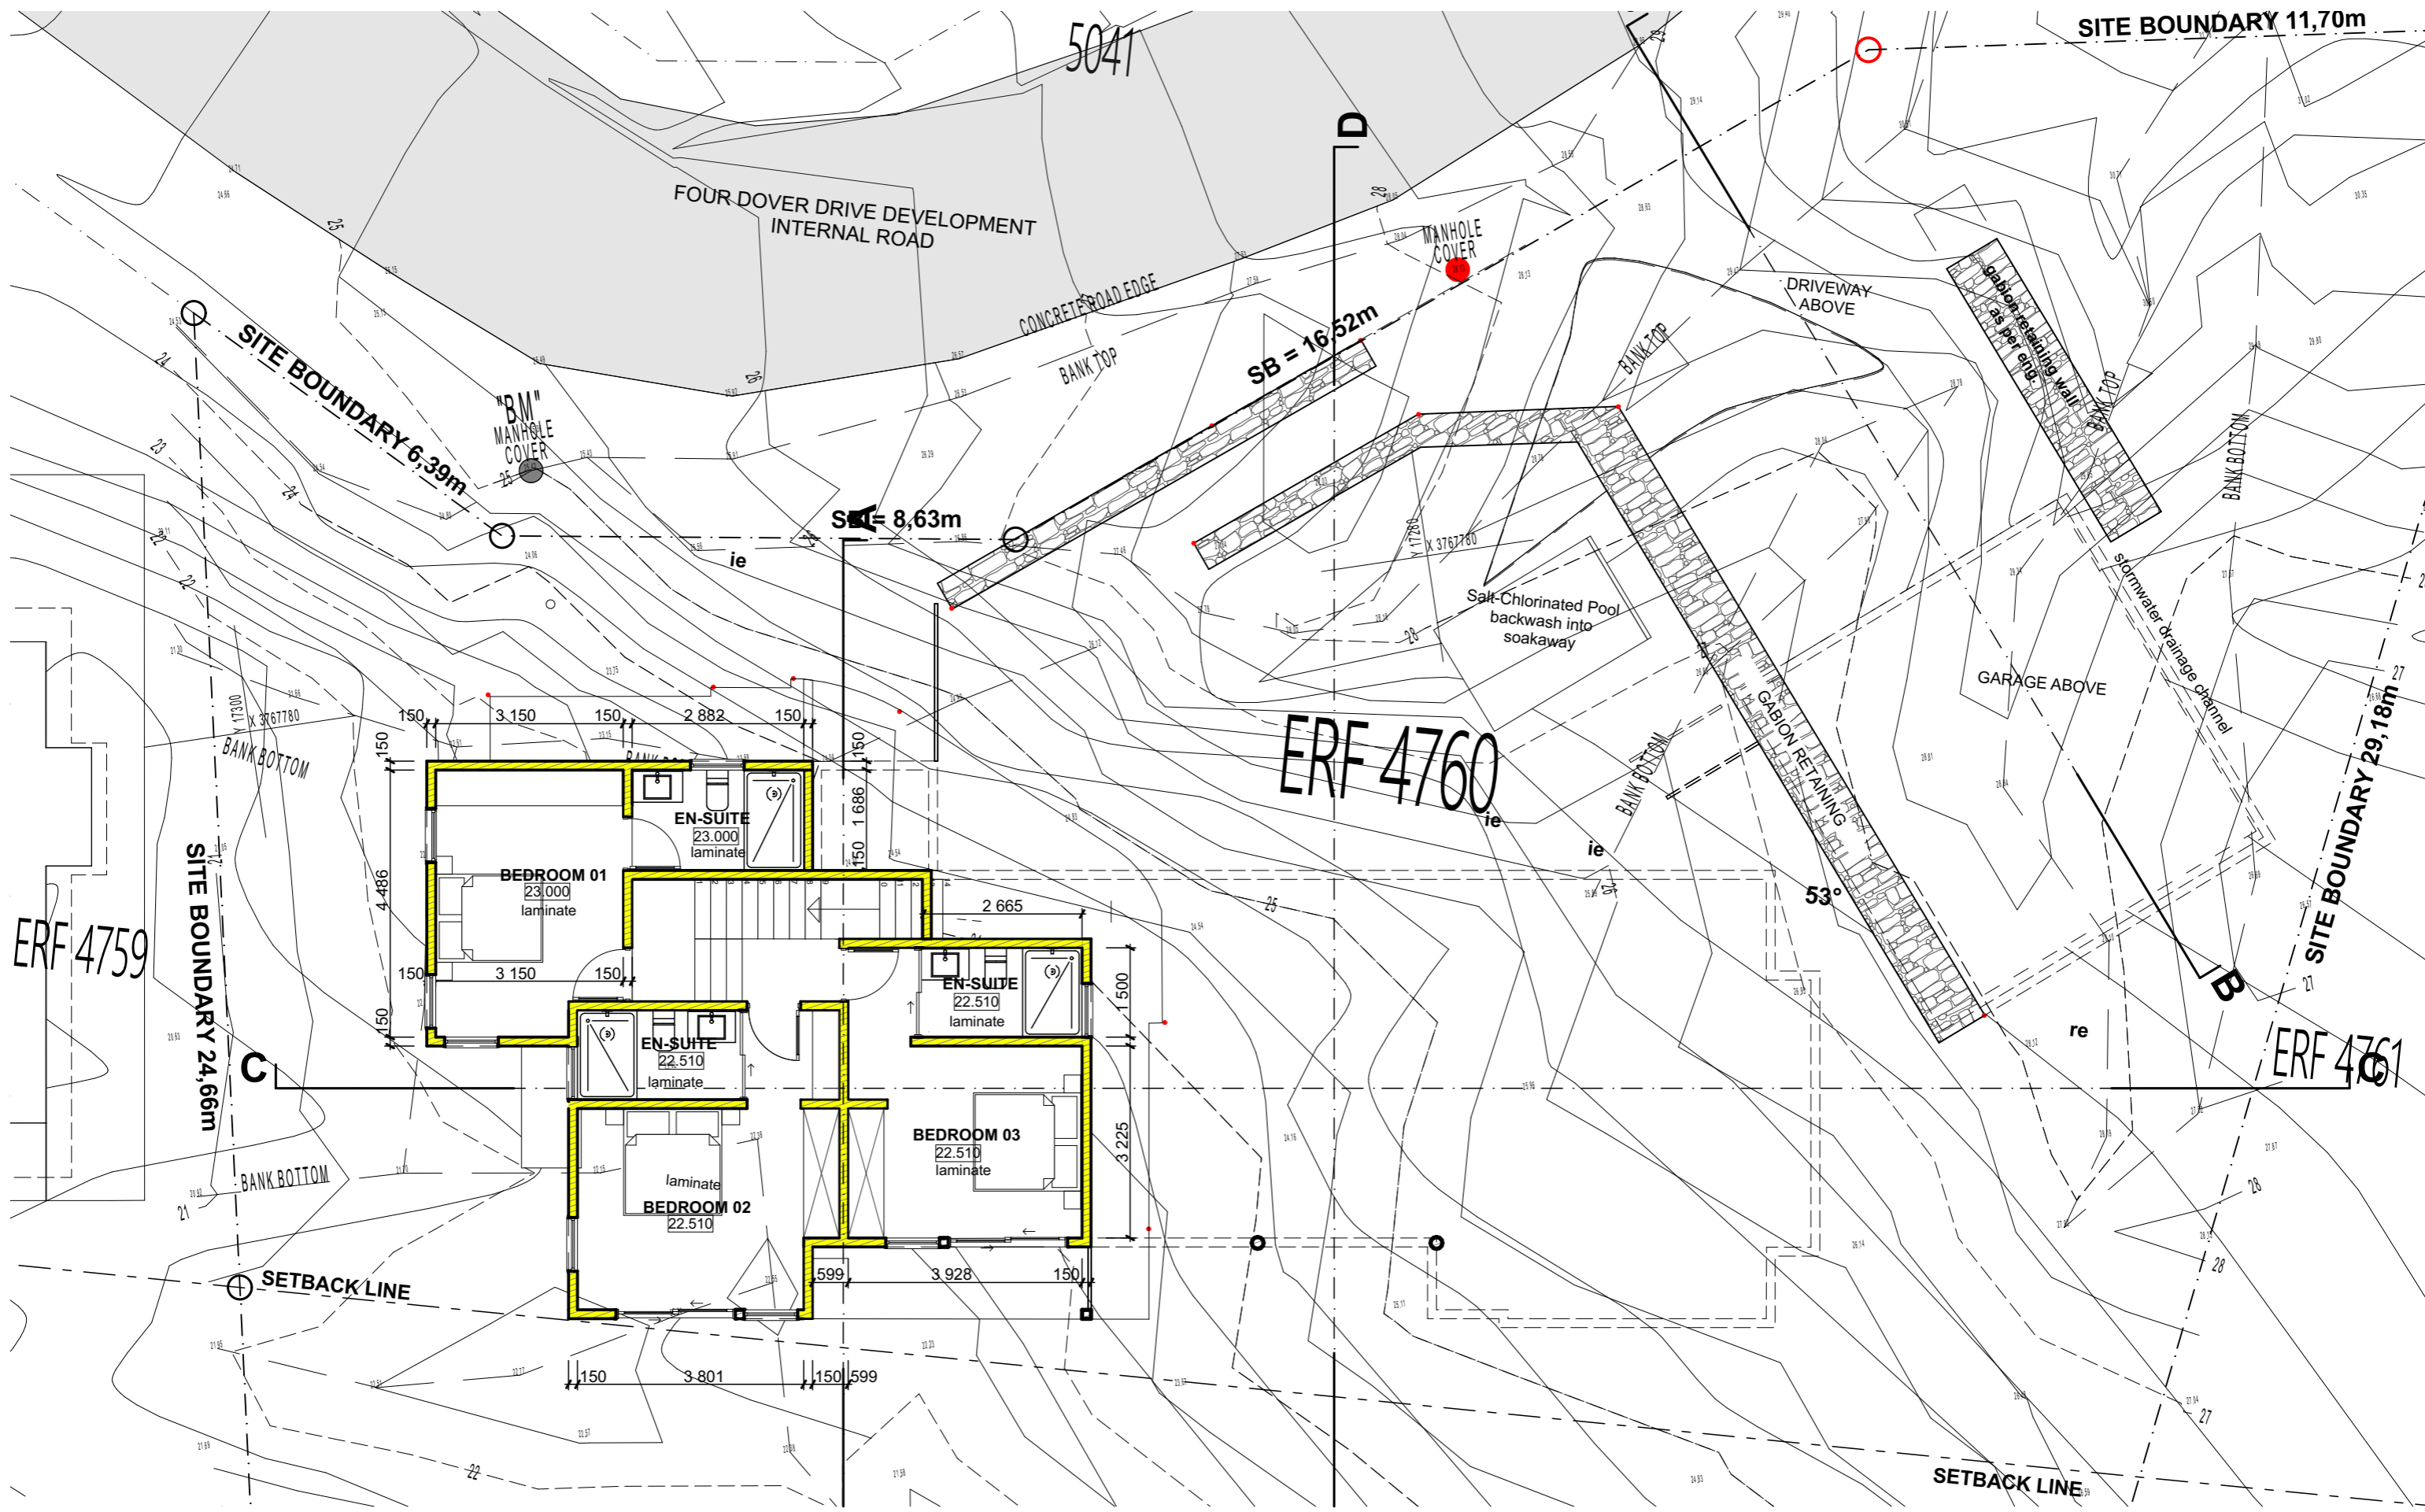

6 DOVER DRIVE

FIRST FLOOR

SEDGEFIELD

t + 27 44 382 6732
f + 27 44 382 1184

po box 2498
knysna 6570
south africa
www.cmai.co.za

6 DOVER DRIVE

GROUND FLOOR

SEDGEFIELD