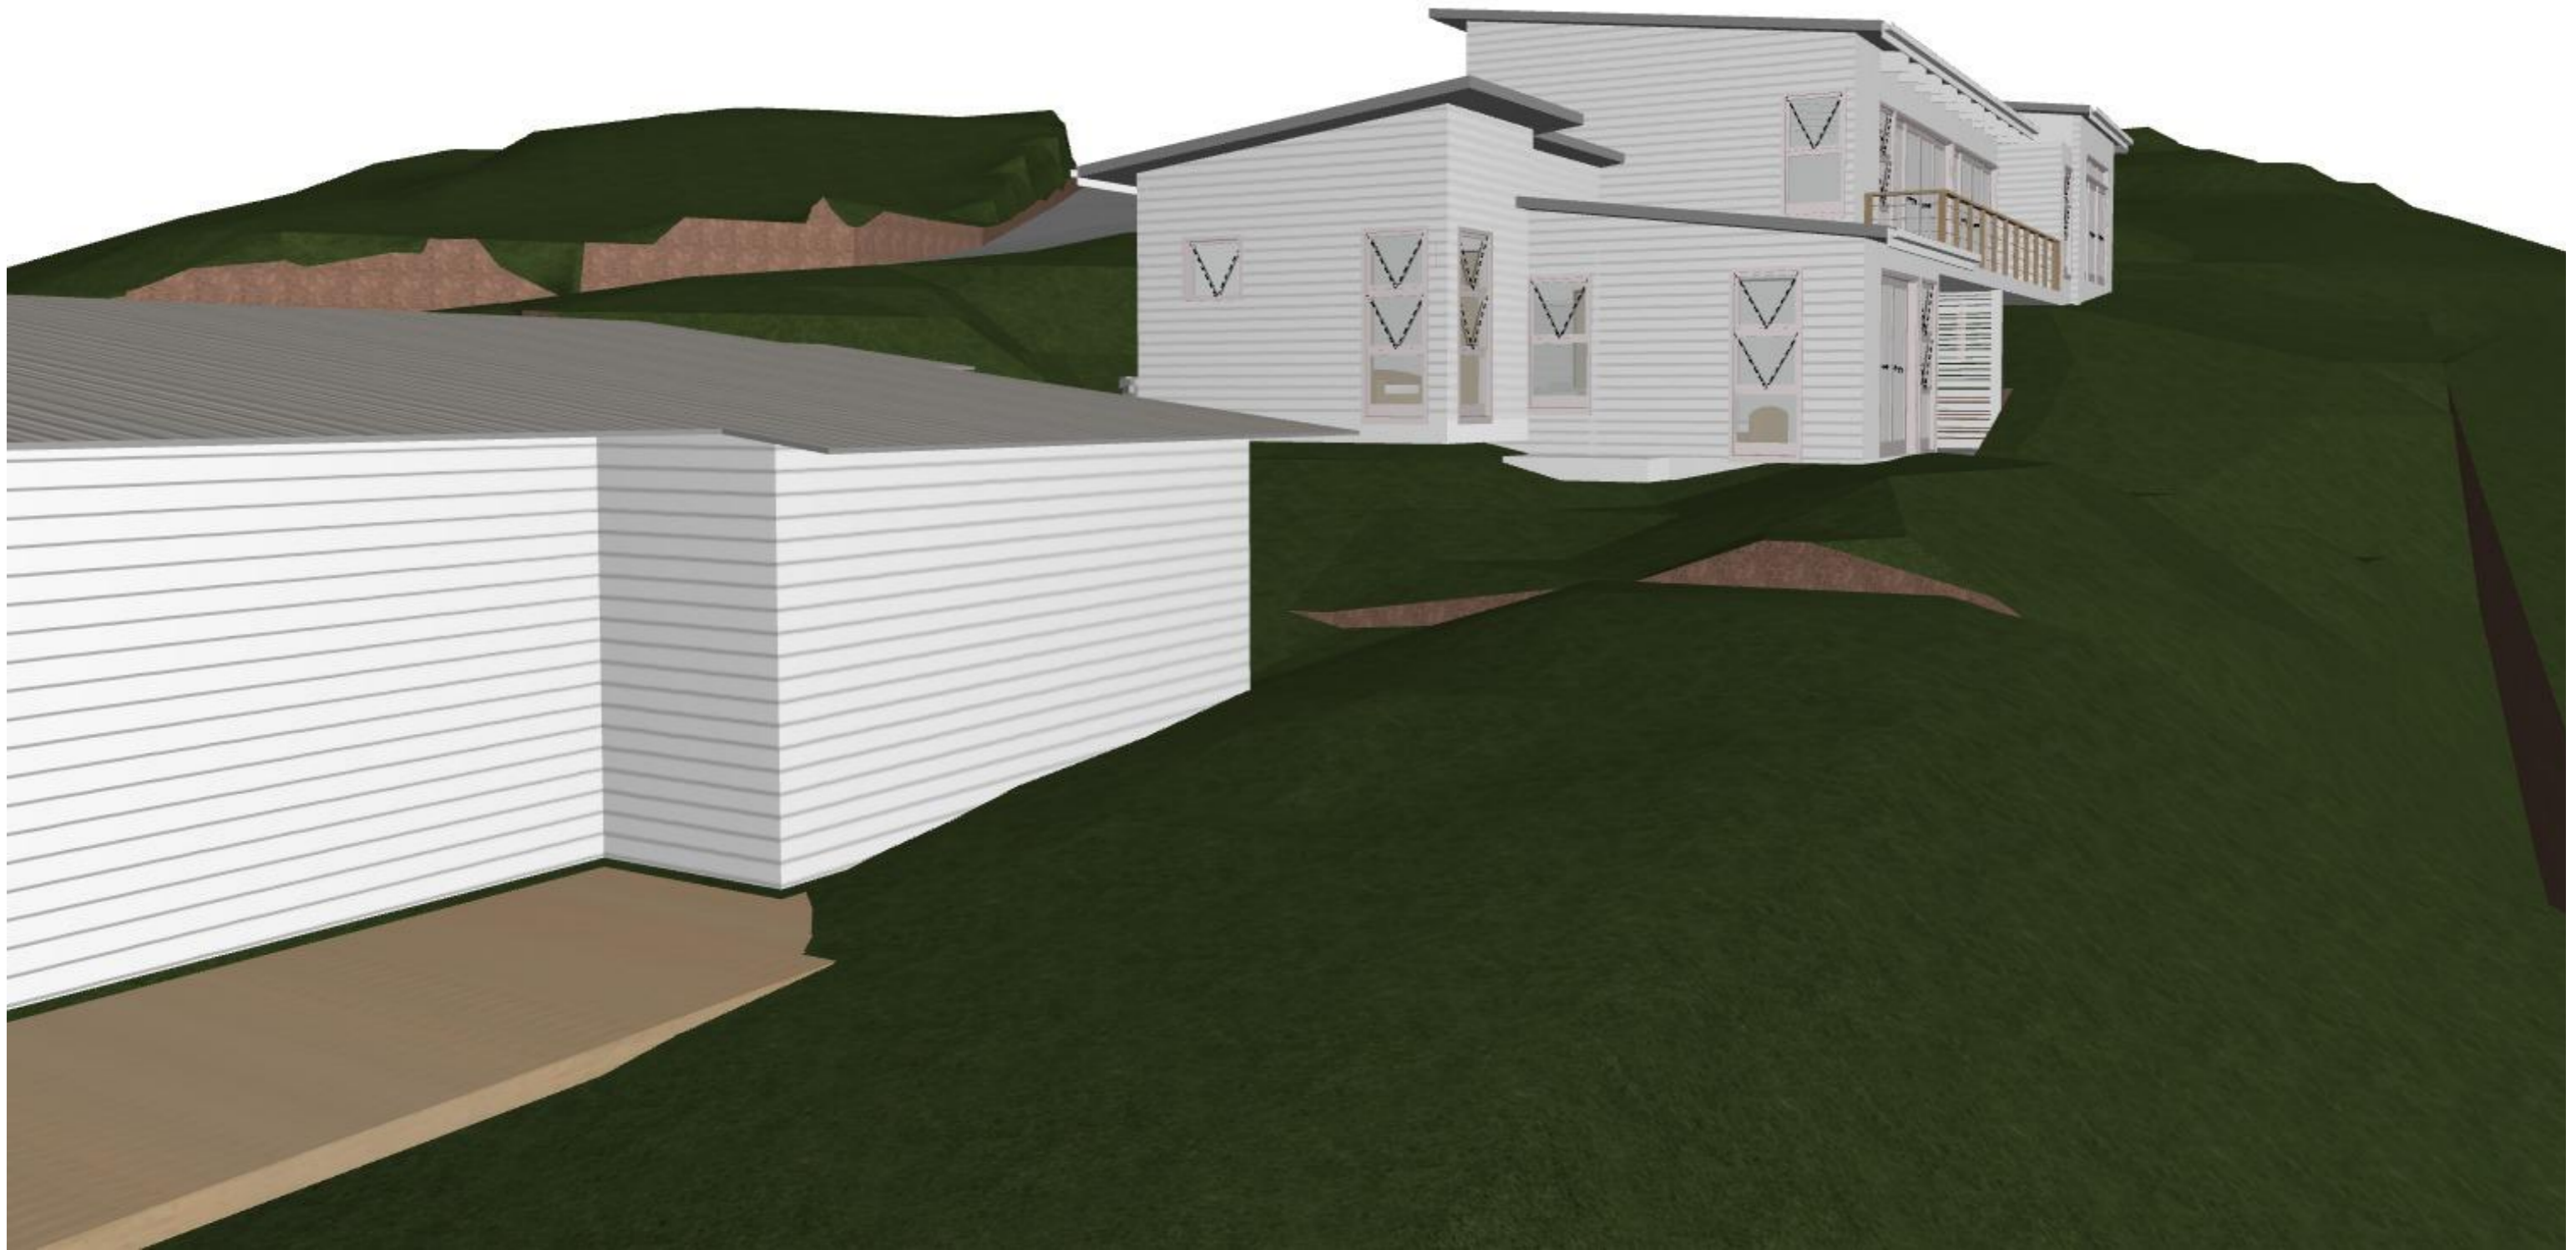

6 DOVER DRIVE

SEDGEFIELD

t + 27 44 382 6732
f + 27 44 382 1184

po box 2498
knysna 6570
south africa
www.cmai.co.za

6 DOVER DRIVE

SEDGEFIELD

t + 27 44 382 6732
f + 27 44 382 1184

po box 2498
knysna 6570
south africa
www.cmai.co.za